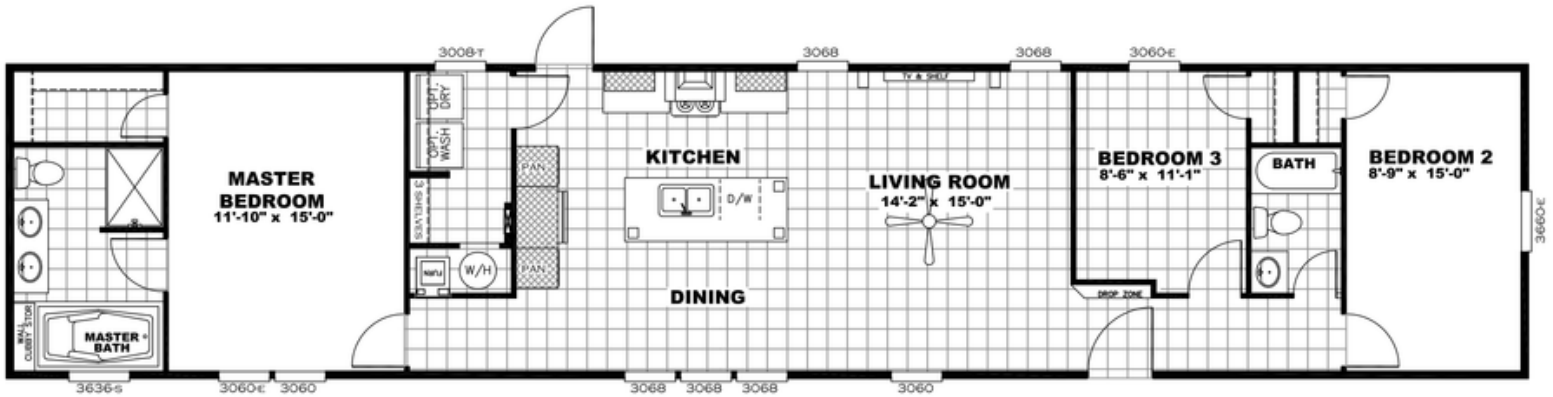

1176 sq ft | 3 beds | 2 baths

Individual home models may vary from the floor plan and standard specifications. Floor plans specification may change at any time without prior notice. Please consult with our Home Specialist for specific model changes.

## STANDARD FEATURES

- Large Kitchen Island
- Luxury Enclosed Tub
- Double Sinks w/ Vanity
- Full-size Shower
- Walk-in Closet
- Upgrade Appliance Package