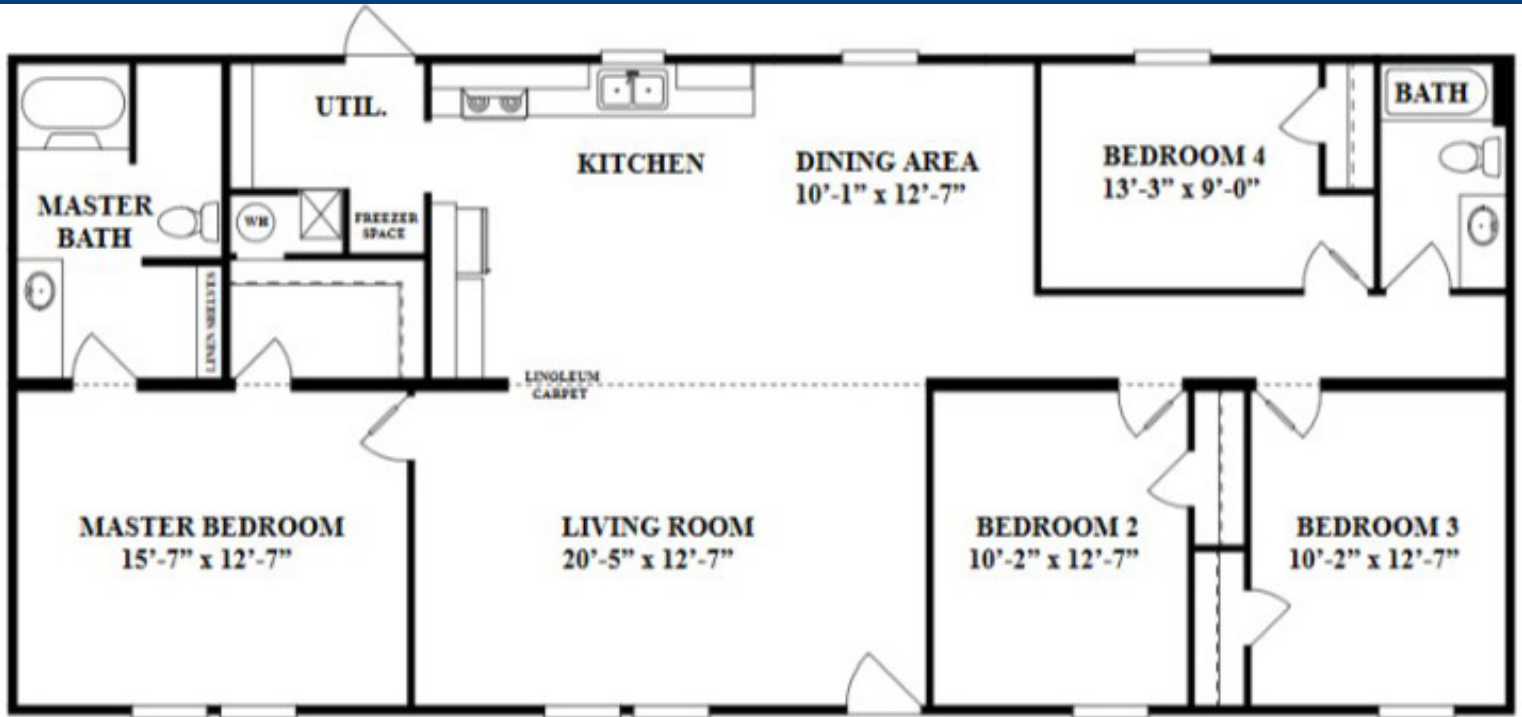

Sundowner

1580 sq ft | 4 beds | 2 baths

Individual home models may vary from the floor plan and standard specifications. Floor plans specification may change at any time without prior notice. Please consult with our Home Specialist for specific model changes.

www.RobertsCommunities.com

DELUXE Standard Features

- Kitchen Island
- Family Room
- Split Bedrooms
- Double Sinks in Bath
- Open Floor Plan